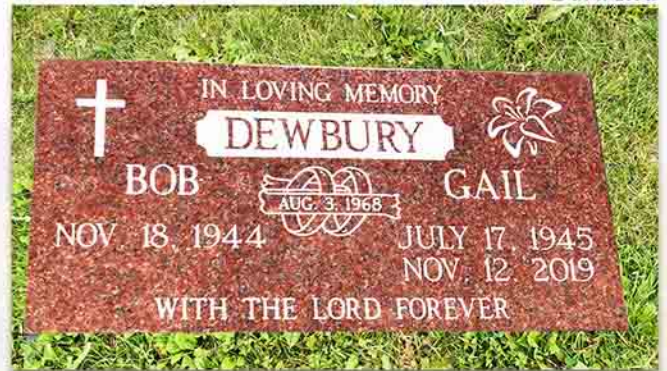

Jet Black

Flat Marker 20" x 10" x 04"

**\$950**

Jet Black

Flat Marker 20" x 10" x 04"

**\$950**

Dark Red

Flat Marker 20" x 10" x 04"