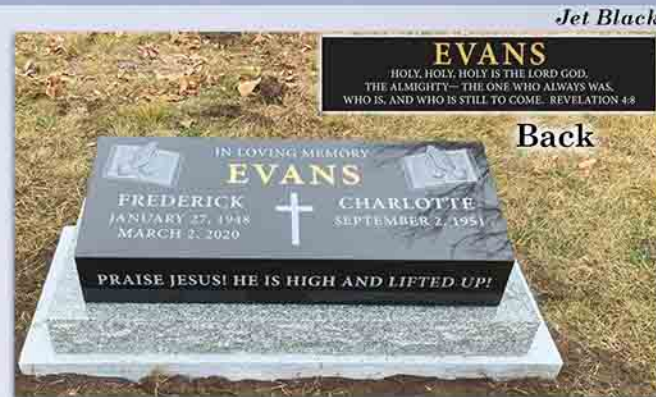

Jet Black

Pillow Marker 36" x 14" x 8/5" P5
Base 42" x 18" x 04" **$4,180**