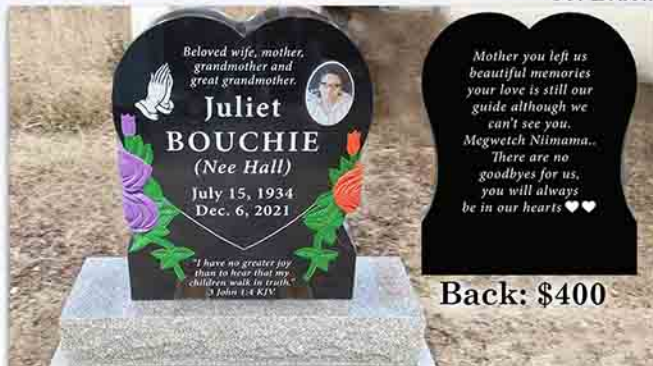

Jet Black

Monument 30" x 06" x 30" P5  
Base 36" x 12" x 06" **\$5,280**

Jet Black

Monument 36" x 06" x 42" P5  
Base 42" x 12" x 08" (each start @) **\$8,262**

# Custom Stones

Bahama Blue

Monument 65" x 06/09" x 54" P5  
Sub-Base 90" x 14" x 10"

Call for price

Jet Black

Monument 78" x 08" x 30" P5  
Base 96" x 14" x 08"

Call for price

Jet Black

Monument 24" x 06" x 30" P5  
Base 30" x 12" x 06"

Back: \$400

\$4,575

Jet Black

Monument 40" x 06" x 28" P2  
Base 48" x 12" x 06"

\$5,945

Jet Black

Monument 32" x 04" x 32" P5  
Base 36" x 12" x 06"