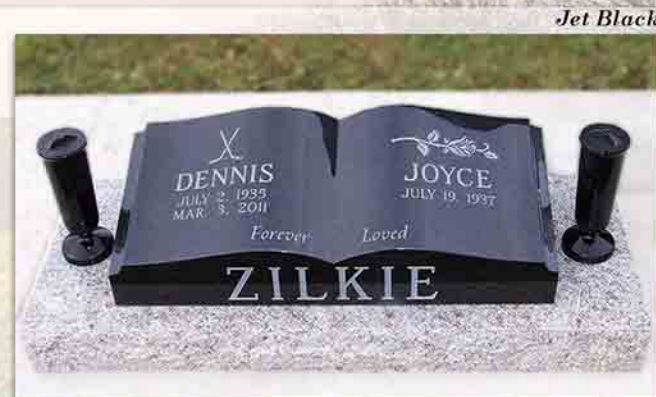

# Pillow Markers

Jet Black

Pillow Marker 36" x 12" x 6/3" P3  
Base 42" x 16" x 04" **\$3,860**

Jet Black

Pillow Marker 36" x 14" x 8/5" P5  
Base 42" x 18" x 04" **\$4,180**

Bahama Blue

Pillow Marker 30" x 12" x 8/5" P3  
Base 36" x 16" x 06" **\$3,395**

Tropical Green

Pillow Marker 30" x 12" x 8/5" P3  
Base 36" x 16" x 06" **\$3,197**

Paradiso

Pillow Marker 24" x 12" x 8/5" P3  
Base 30" x 16" x 06" **\$2,845**

Dark Red

Pillow Marker 24" x 12" x 6/3" P1  
Base 30" x 16" x 04" **\$2,097**

Jet Black

Pillow Marker 24" x 12" x 6/3" P1  
Base 30" x 16" x 04" **\$2,097**

Jet Black

Pillow Marker 30" x 12" x 8/5" P5  
Base 42" x 16" x 04" **\$3,299**