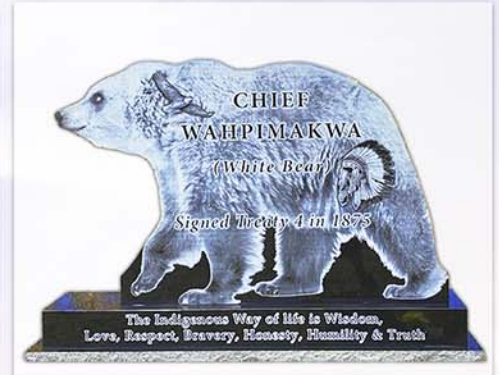

Benches & Monuments

Memorial Benches

Jet Black

$4,995

Jet Black

$3,445

Monuments

Gold Leaf

We use 23 1/2 K gold leaf for our lettering and designs.

Restorations & Inscriptions

We are pleased to offer a full range of restoration and inscription services, both on site and in our stone masonry shop.