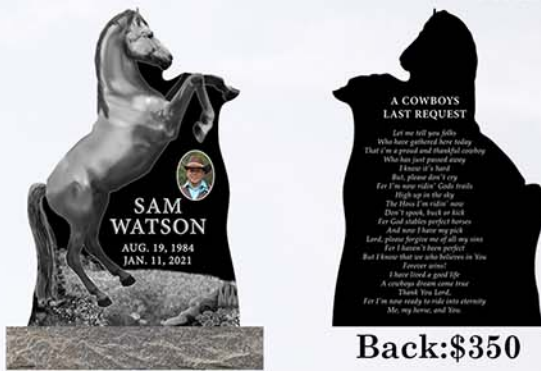

Jet Black

Monument 30" x 06" x 24" P2 **\$3,674**
Base 36" x 12" x 06"

Mahogany

Monument 36" x 06" x 24" P2 (Custom) **\$4,330**
Base 42" x 12" x 06"

Morning Rose/Pebble Red

Monument 48" x 06" x 28" P5 **\$6,285**
Base 54" x 12" x 06"

Jet Black

Monument 36" x 06" x 24" P3 **\$4,125**
Base 42" x 12" x 06"

Single Stones

Jet Black

Monument 16" x 04" x 22" P5 Custom **\$2,590**
Base 24" x 10" x 04"

Jet Black

Monument 18" x 04" x 16" P2 **\$1,650**
Base 24" x 10" x 04"

Jet Black

Monument 20" x 04" x 30" P5 **\$3,995**
Base 30" x 10" x 04"

Jet Black

Monument 24" x 06" x 24" P3 **\$3,959**
Base 36" x 12" x 06"

Jet Black

Monument 24" x 04" x 18" P2 **\$2,300**
Base 30" x 12" x 06"