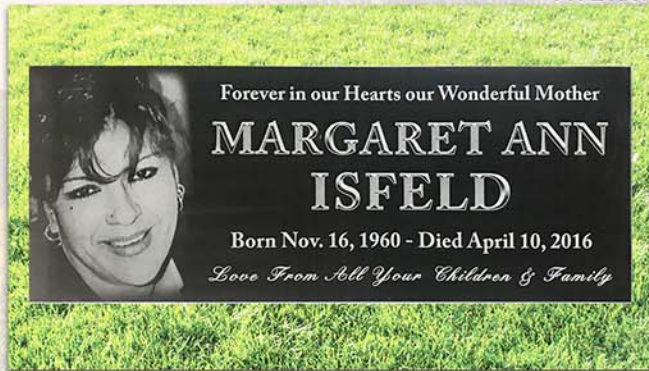

Flat Marker 36" x 14" x 04" P1 **$2,150**