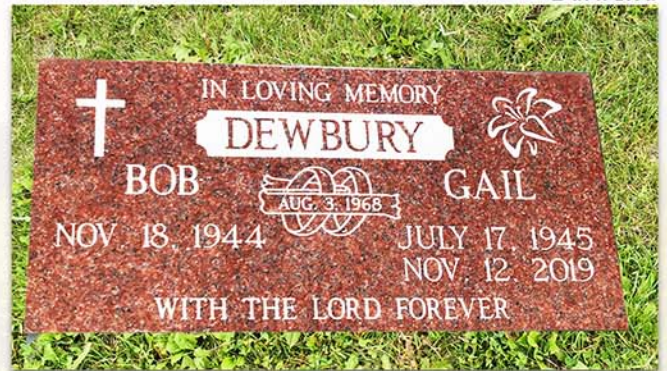

Jet Black

Flat Marker 20" x 10" x 04"

\$925

Jet Black

Flat Marker 20" x 10" x 04"

\$925

Dark Red

Flat Marker 20" x 10" x 04"